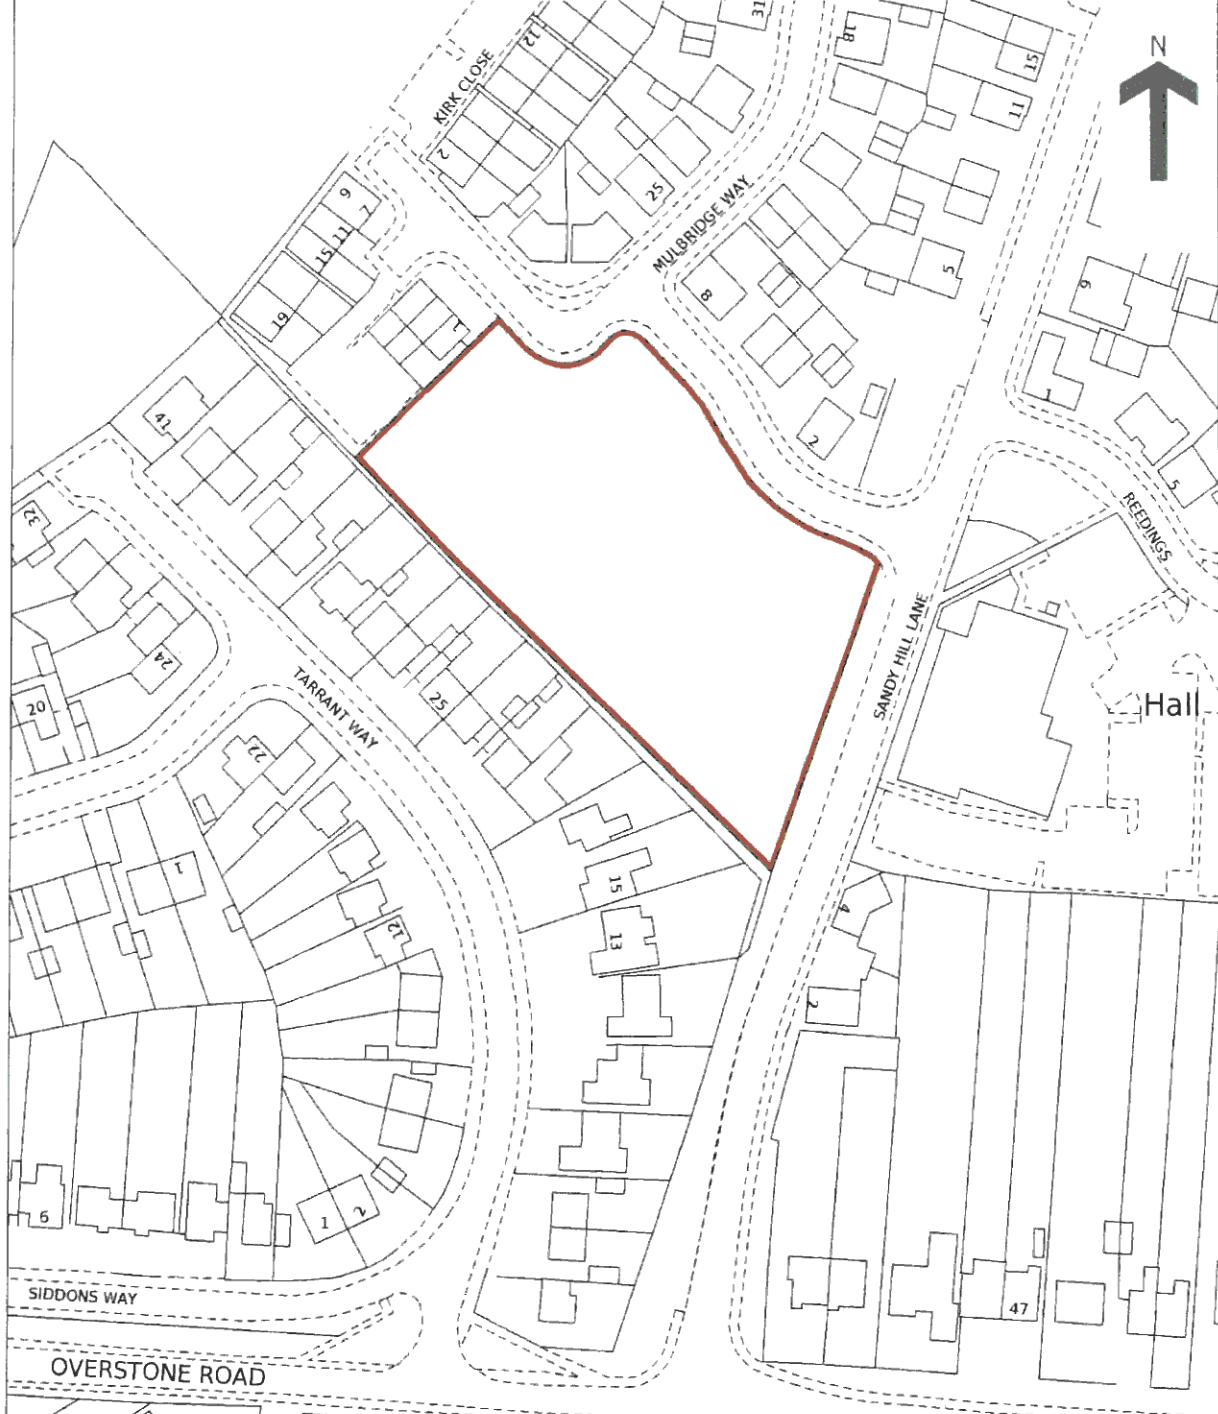

HM Land Registry
Official copy of
title plan

Title number **NN370814**
Ordnance Survey map reference **SP7966SW**
Scale **1:1250 enlarged from 1:2500**
Administrative area **Northamptonshire :**
Wellingborough

© Crown copyright and database rights 2019 Ordnance Survey 100026316 You are not permitted to copy, sub-license, distribute or sell any of this data to third parties in any form

This official copy is incomplete without the preceding notes page.